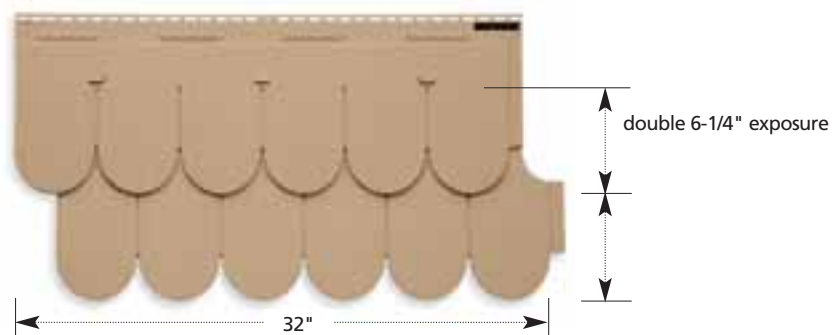

Extra-thick, durable polypropylene

Double 9" Rough-Split Shakes in sterling gray.

Cedar Impressions... a family of cedar style shingles with features that offer both beauty and performance.

Double 7" Perfection Shingles and Mitered Cornerpost

Triple 5" Perfection Shingles and Mitered Cornerpost

Double 9" Rough-Split Shakes and Mitered Cornerpost

Half-Round Shingles

F A S T F A C T S

STYLES AND FINISHES	Double 7" Perfection Shingles in Cedar Grain Triple 5" Perfection Shingles in Cedar Grain Double 6-1/4" Half-Round Shingles in Cedar Grain Double 9" Rough-Split Shakes in Cedar Shake
LENGTH	Double 7" Perfection Shingles: 48" Triple 5" Perfection Shingles: 60" Double 6-1/4" Half-Round Shingles: 32" Double 9" Rough-Split Shakes: 57"
THICKNESS	Perfection & Half-Round Shingles: .100" Double 9" Rough-Split Shakes: .125"
PANEL PROJECTION	Perfection & Half-Round Shingles: 3/4" Double 9" Rough-Split Shakes: 1"
WARRANTY	Lifetime Limited