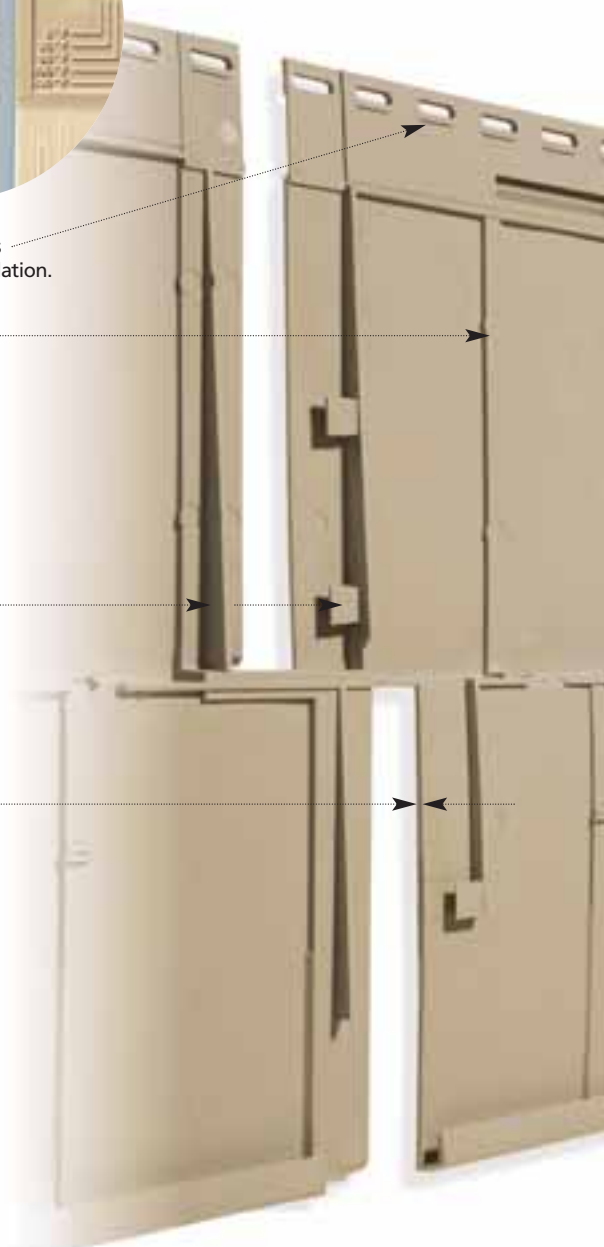

Reinforced nail slots ensure secure installation.

Ribs on the back of the panels add structural stability for extra protection against warping, cupping and distortion.

Molded Perimeter Lock™ creates a seamless look and holds panels securely together.

Extra-thick, durable polypropylene