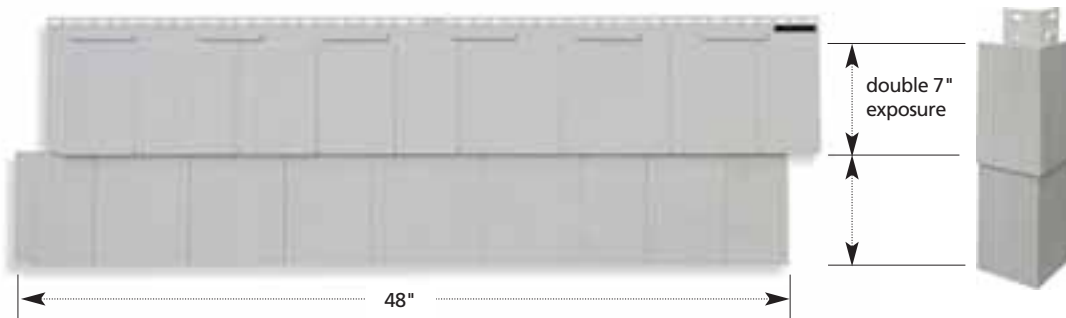

Extra-thick, durable polypropylene

Double 9" Rough-Split Shakes in sterling gray.

Cedar Impressions... a family of cedar style shingles with features that offer both beauty and performance.

Double 7" Perfection Shingles and Mitered Cornerpost