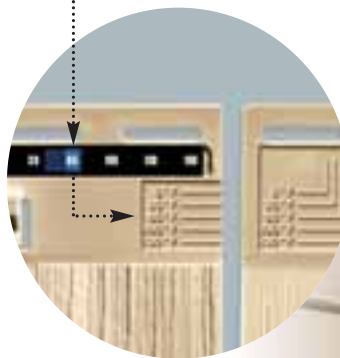

Cedar Impressions... Beauty Without the Work

Better than wood, Cedar Impressions keeps its natural look for many years.

Never requires painting or costly upkeep.

Won't rot, crack or split like wood can.

The patent-pending Panel-Thermometer™ and temperature lines are designed to ensure precise installation.

Reinforced nail slots ensure secure installation.

Ribs on the back of the panels add structural stability for extra protection against warping, cupping and distortion.

Molded Perimeter Lock™ creates a seamless look and holds panels securely together.