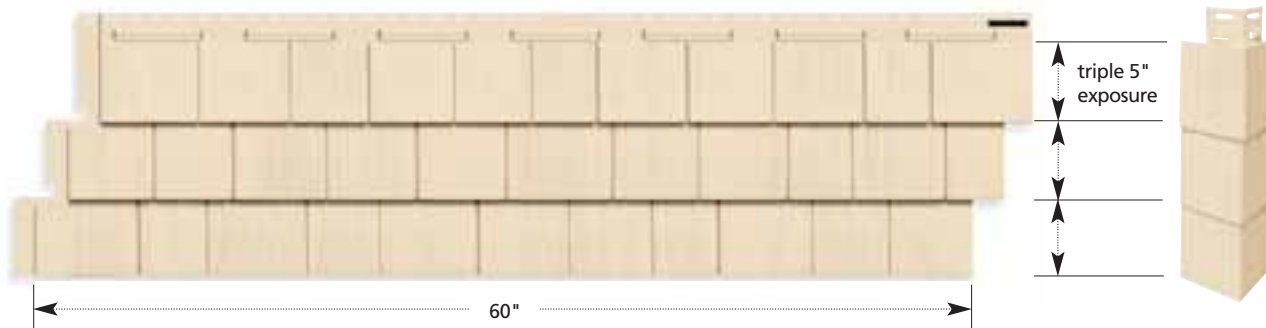

Triple 5" Perfection Shingles and Mitered Cornerpost