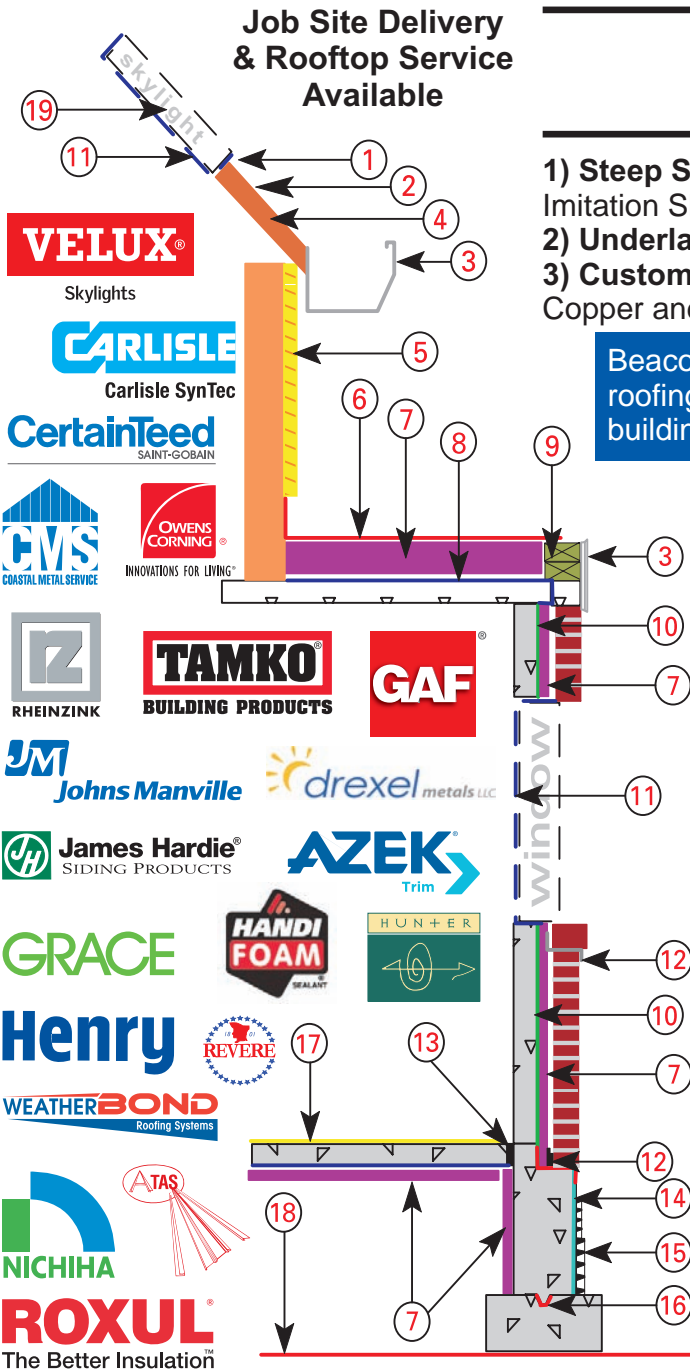

BEACON

A CONTINUOUS COMMITMENT TO SERVICE & QUALITY

COMMERCIAL LINE CARD

BEACON SALES COMPANY - See back for more detail.

- 1) Steep Slope Roofing Systems:** Asphalt Shingles, Wood Shingles; Slate, Imitation Slate; Standing Seam Metal
- 2) Underlayments Felt Paper:** Ice & Water Barrier
- 3) Custom Metals:** Gutters; Downspouts, Drip Edge, Coping; Gravel Stop; Copper and Aluminum Sheets and Rolls, Ice Belts, ES-1 Gravel Stop