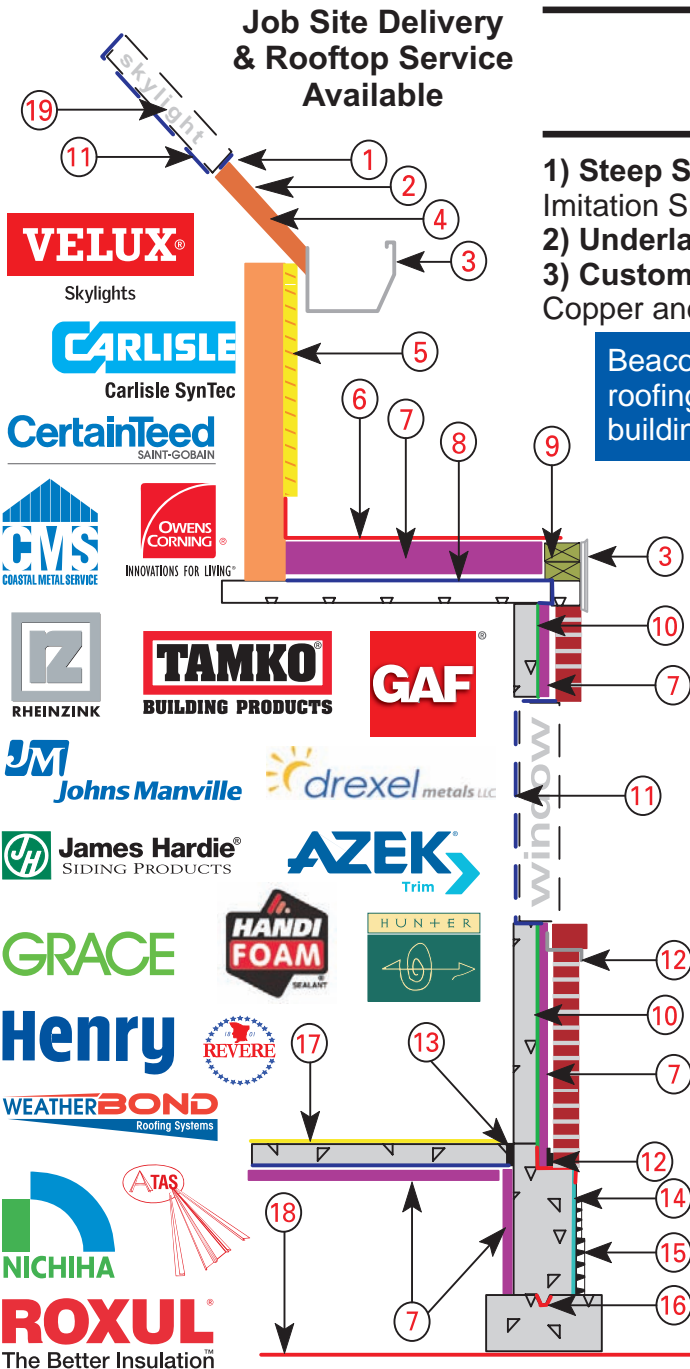

BEACON

A CONTINUOUS COMMITMENT TO SERVICE & QUALITY

COMMERCIAL LINE CARD

BEACON SALES COMPANY - See back for more detail.

Job Site Delivery & Rooftop Service Available

- 1) **Steep Slope Roofing Systems:** Asphalt Shingles, Wood Shingles; Slate, Imitation Slate; Standing Seam Metal
- 2) **Underlayments Felt Paper:** Ice & Water Barrier
- 3) **Custom Metals:** Gutters; Downspouts, Drip Edge, Coping; Gravel Stop; Copper and Aluminum Sheets and Rolls, Ice Belts, ES-1 Gravel Stop